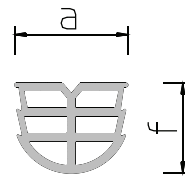

**Characteristics of the profile:**

compressible, high absorption of movement, easy to install

Serie HK  
Series  
Klemmprofile  
Compression profiles

HK 30

Typ / type	HK 15	HK 18	HK 21	HK 24	HK 30	HK 40	HK 50	HK 60
a (mm)	15	18	21	24	30	40	50	60
f (mm)	18	20	22	22	28	30	38	48
F <sub>b</sub> (mm)	10	12	15	18-20	22-24	25-30	30-40	40-50
Material	Elastoflex® nach/to DIN 7865							

**Characteristics of the profile:**

compressible, high absorption of movement, easy to install

KLM-TPE 40

Typ / type	KLM-TPE 15	KLM-TPE 20	KLM-TPE 30	KLM-TPE 40	KLM-TPE 50	KLM-TPE 60	KLM-TPE 70	KLM-TPE 80
a (mm)	17	20	30	40	50	60	70	80
f (mm)	17	20	28	38	45	55	60	70
F <sub>b</sub> (mm)	8-12	12-17	20-25	28-35	35-44	45-54	55-60	60-70
Material	thermoplastisches Elastomer/thermoplastic elastomeric (TPE)							