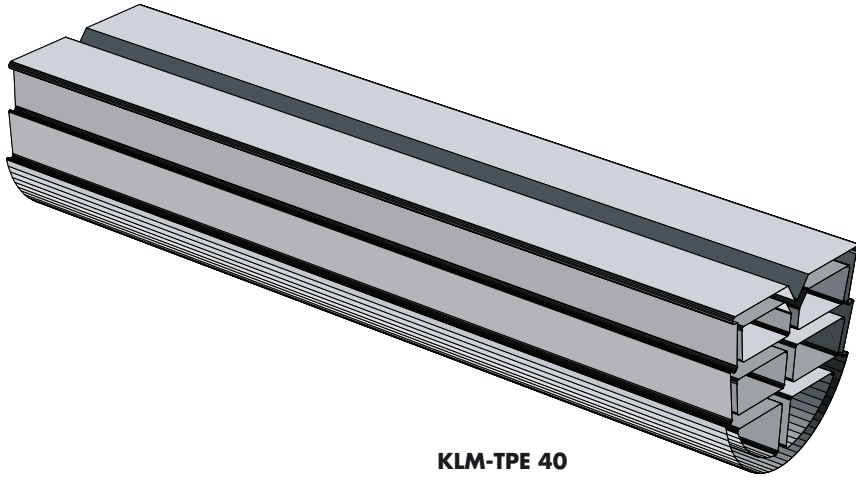

**Characteristics of the profile:**

compressible, high absorption of movement, easy to install

Serie HK  
Series  
Klemmprofile  
Compression profiles

HK 30

Typ / type	HK 15	HK 18	HK 21	HK 24	HK 30	HK 40	HK 50	HK 60
a (mm)	15	18	21	24	30	40	50	60
f (mm)	18	20	22	22	28	30	38	48
F <sub>b</sub> (mm)	10	12	15	18-20	22-24	25-30	30-40	40-50
Material	Elastoflex® nach/to DIN 7865							

**Characteristics of the profile:**

compressible, high absorption of movement, easy to install

KLM-TPE 40

Typ / type	KLM-TPE 15	KLM-TPE 20	KLM-TPE 30	KLM-TPE 40	KLM-TPE 50	KLM-TPE 60	KLM-TPE 70	KLM-TPE 80
a (mm)	17	20	30	40	50	60	70	80
f (mm)	17	20	28	38	45	55	60	70
F <sub>b</sub> (mm)	8-12	12-17	20-25	28-35	35-44	45-54	55-60	60-70
Material	thermoplastisches Elastomer/thermoplastic elastomeric (TPE)							